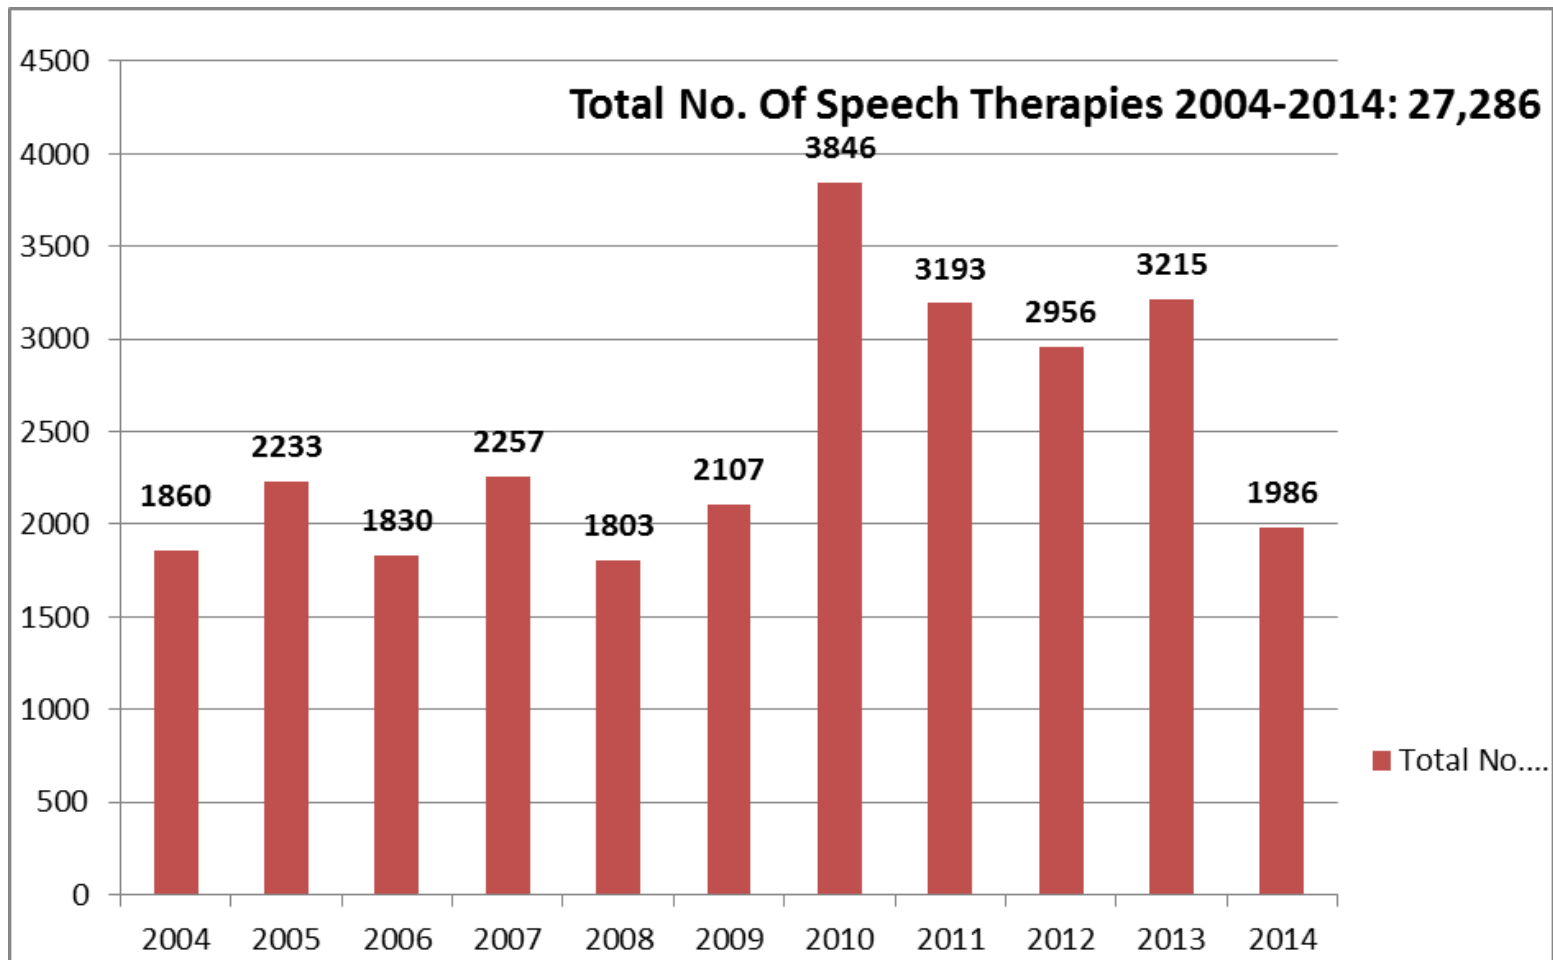

HYDERABAD CLEFT SOCIETY CASE LOAD STATISTICS

Cleft Surgeries

■ Cleft Surgeries 1996-2016: 25,000

HYDERABAD CLEFT SOCIETY CASE LOAD STATISTICS

Cleft Speech Therapy

HYDERABAD CLEFT SOCIETY CASE LOAD STATISTICS