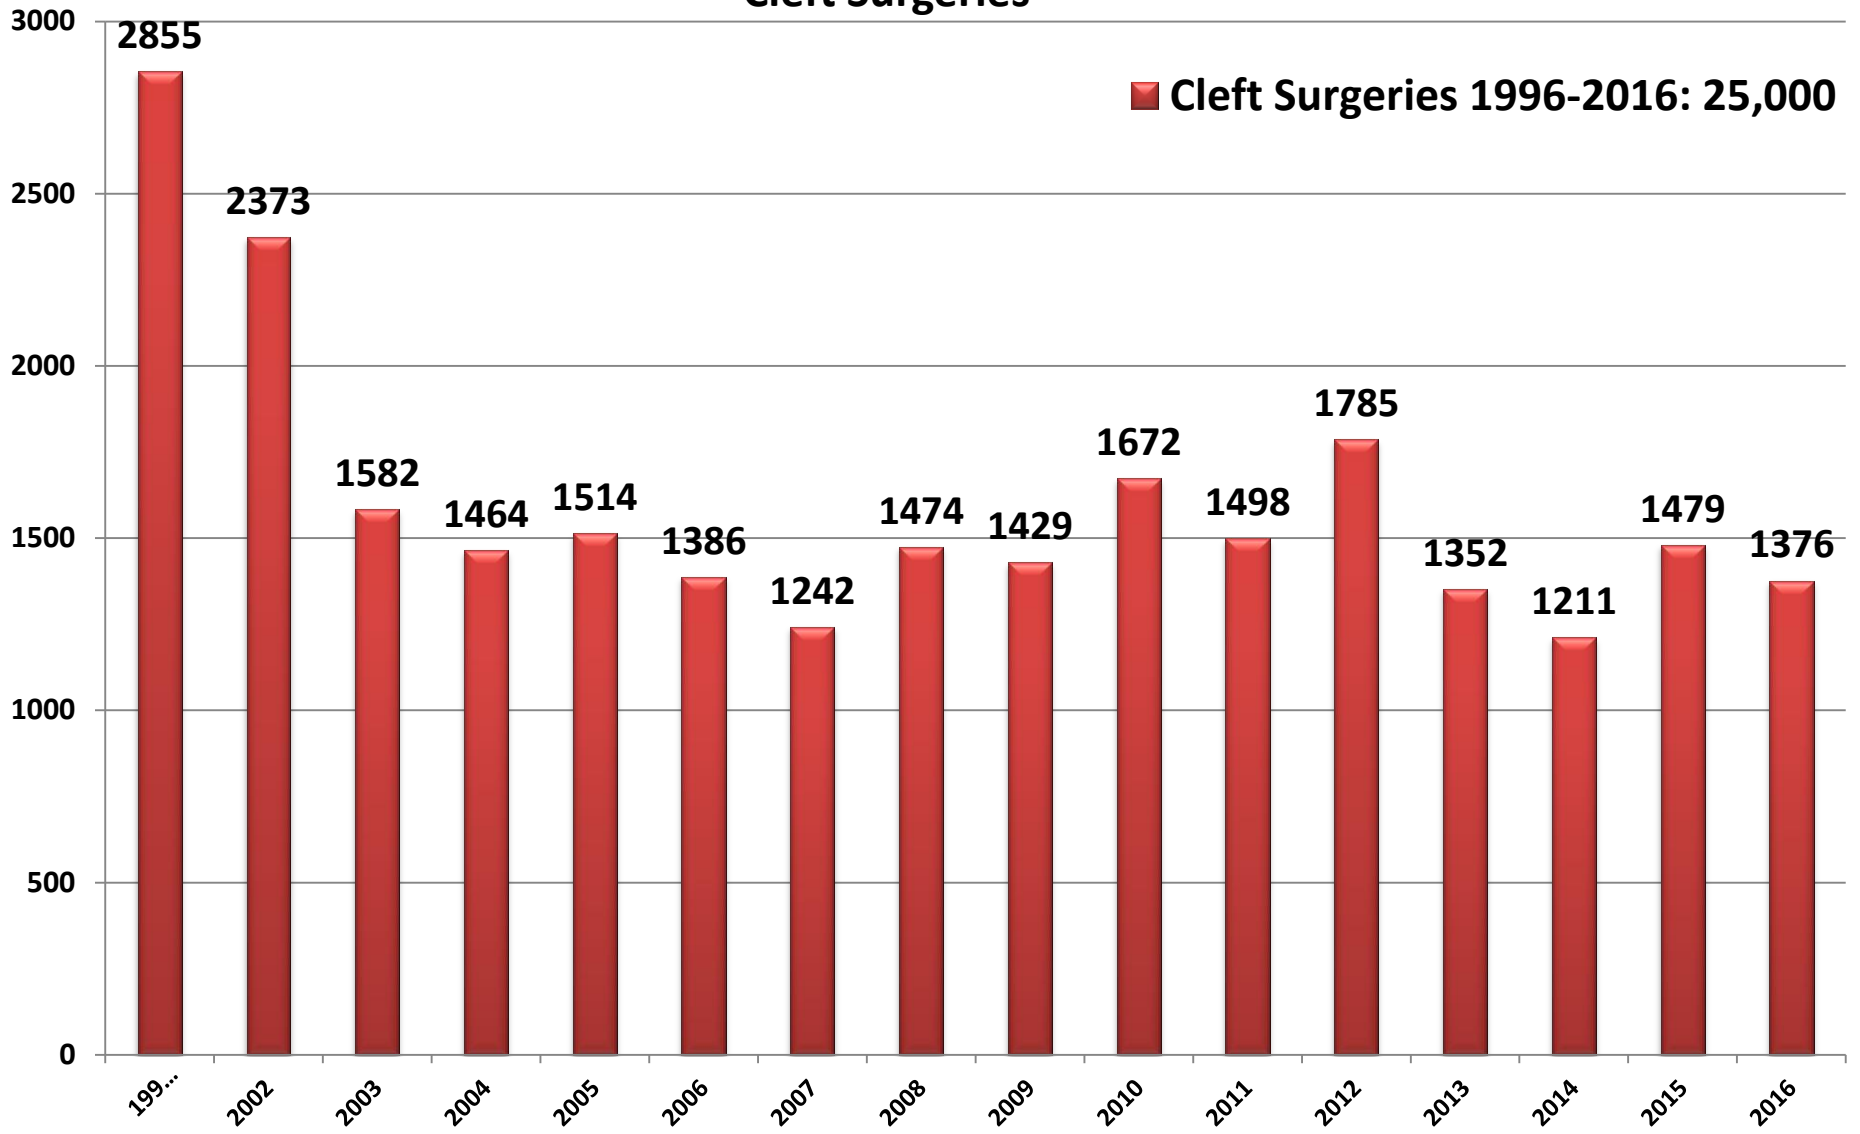

HYDERABAD CLEFT SOCIETY CASE LOAD STATISTICS

Cleft Surgeries

■ Cleft Surgeries 1996-2016: 25,000

HYDERABAD CLEFT SOCIETY CASE LOAD STATISTICS

Cleft Speech Therapy

HYDERABAD CLEFT SOCIETY CASE LOAD STATISTICS

Cleft Orthodontics